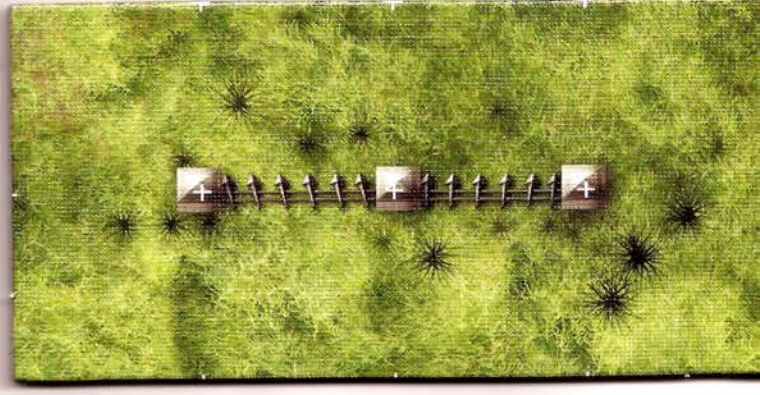

DUNGEONS & DRAGONS

SHADOWGHAST MANOR™

DUNGEON TILES

Create your own haunted houses and crypts.

Your tabletop never looked better! With this pack of customizable terrain tiles, you can add a new dimension to your DUNGEONS & DRAGONS® adventures. Easy to set up and infinitely expandable, this pack allows you to create the adventures you want to play. Pick up additional packs to create larger, more elaborate encounters.

This pack contains six durable, double-sided card stock sheets of illustrated terrain, with die-cut tiles you can use to build haunted manors, undead-infested tombs, and other creepy adventure locations. Use this product and other *Dungeon Tiles* accessories to make great D&D® encounters that enhance your roleplaying game experience.