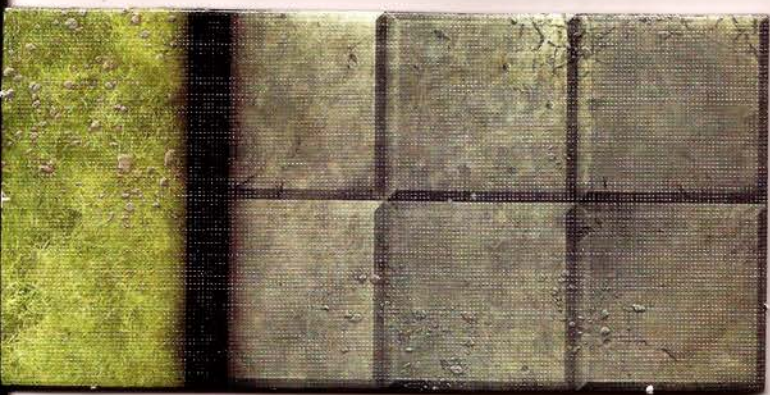

DUNGEONS & DRAGONS

SHADOWGHAST MANOR™

DUNGEON TILES

Create your own haunted houses and crypts.

Your tabletop never looked better! With this pack of customizable terrain tiles, you can add a new dimension to your DUNGEONS & DRAGONS® adventures. Easy to set up and infinitely expandable, this pack allows you to create the adventures you want to play. Pick up additional packs to create larger, more elaborate encounters.

This pack contains six durable, double-sided card stock sheets of illustrated terrain, with die-cut tiles you can use to build haunted manors, undead-infested tombs, and other creepy adventure locations. Use this product and other *Dungeon Tiles* accessories to make great D&D® encounters that enhance your roleplaying game experience.