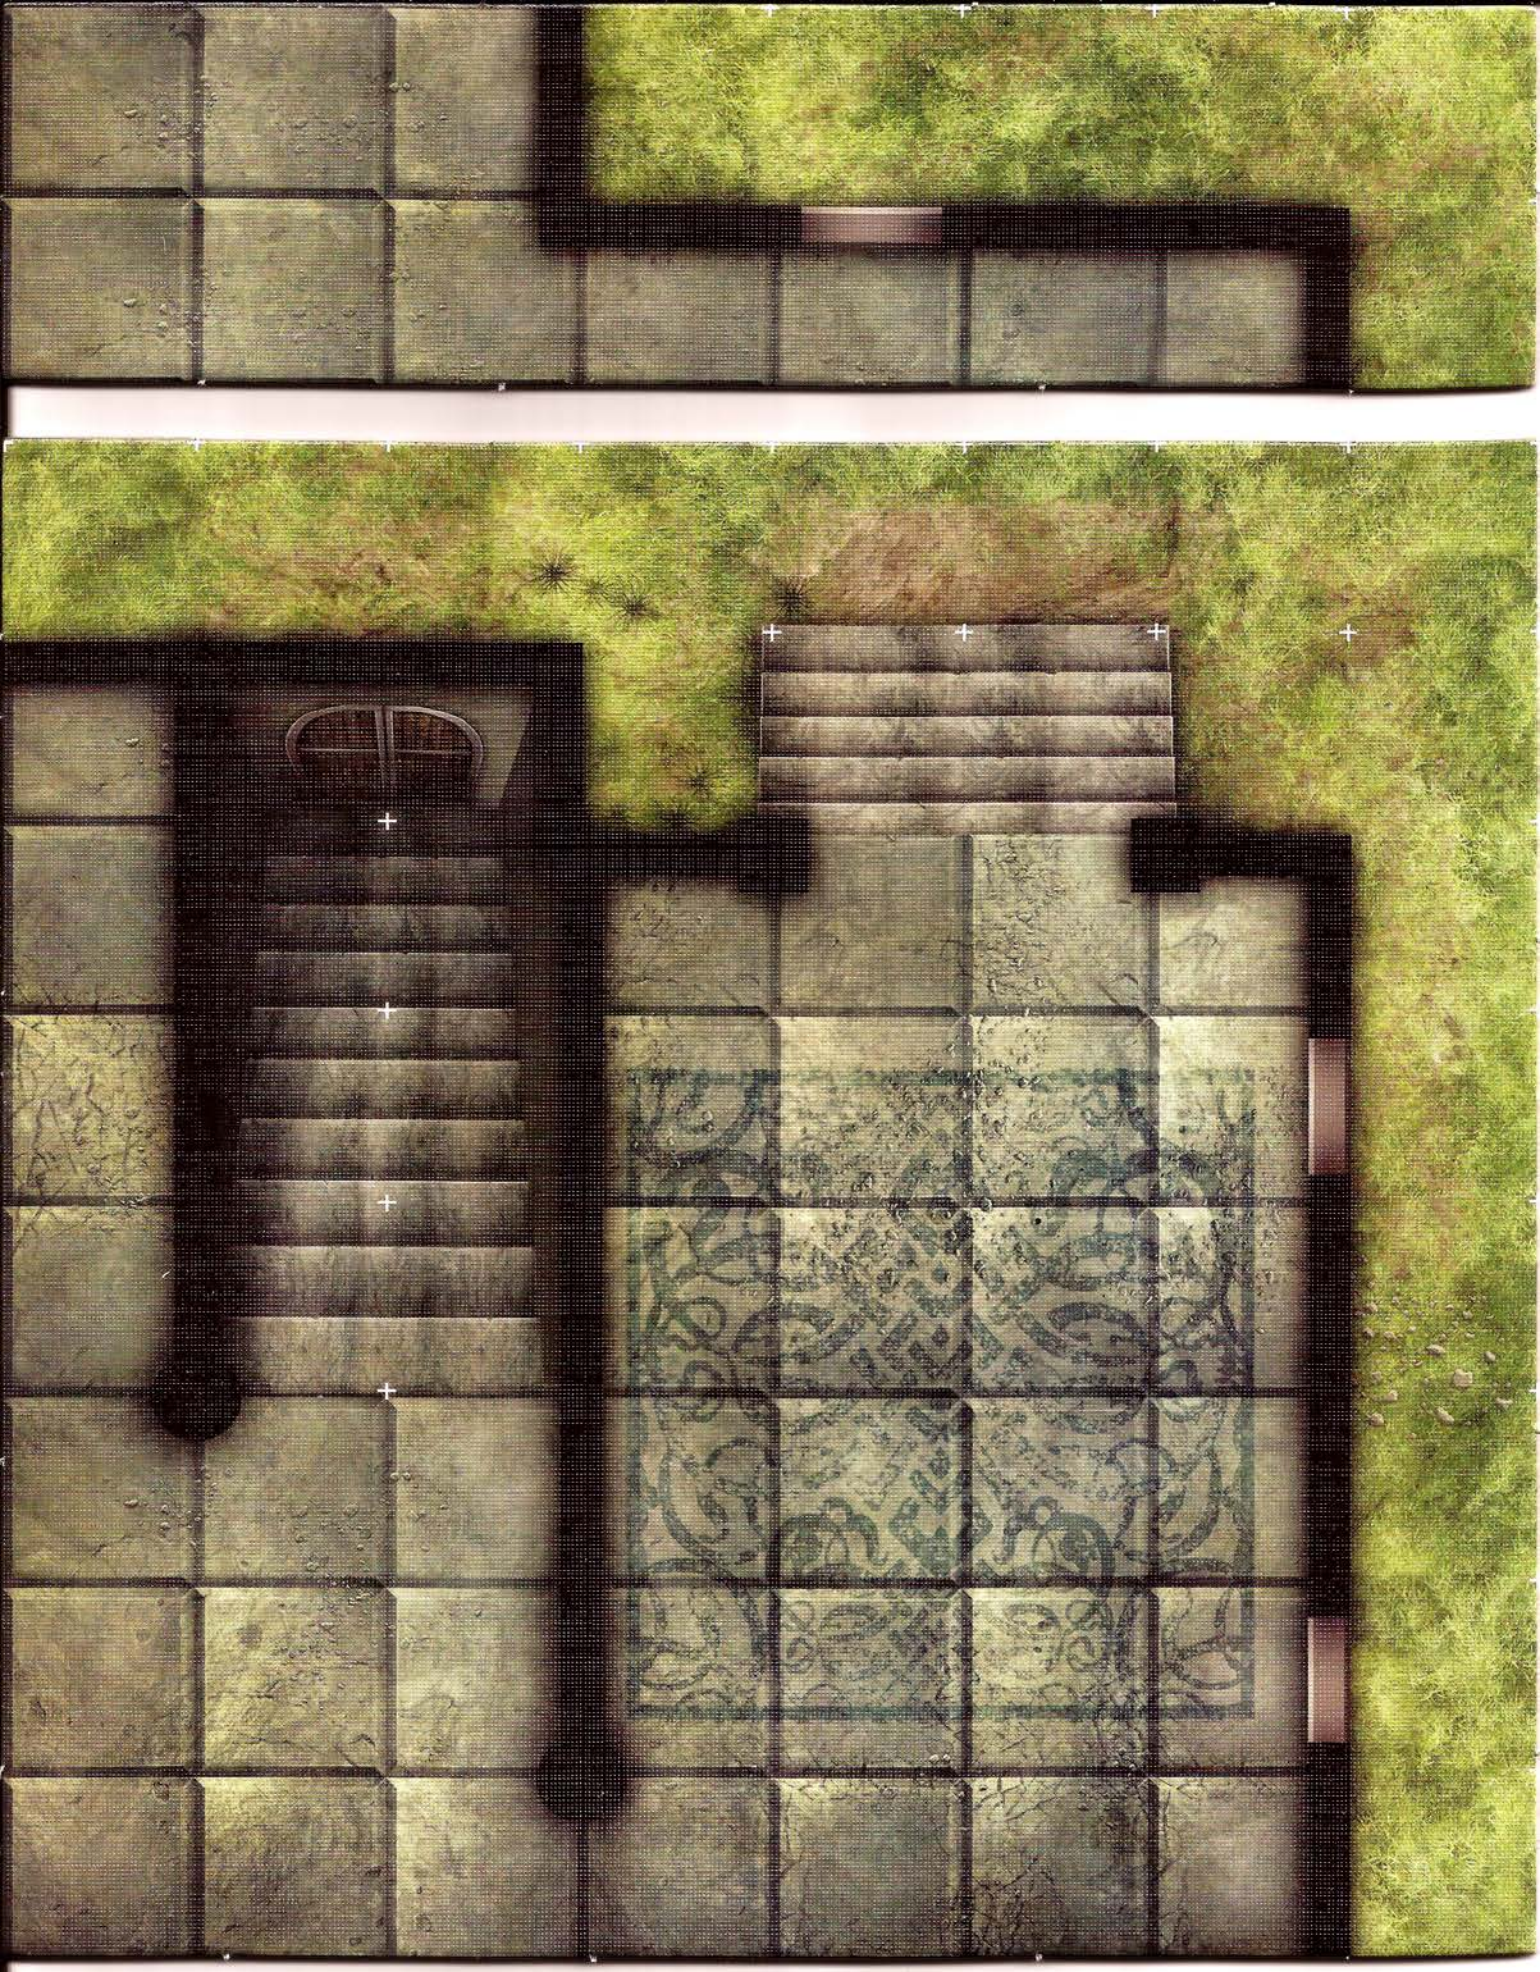

DUNGEONS & DRAGONS

SHADOWGHAST MANOR™

DUNGEON TILES

Create your own haunted houses and crypts.

Your tabletop never looked better! With this pack of customizable terrain tiles, you can add a new dimension to your DUNGEONS & DRAGONS® adventures. Easy to set up and infinitely expandable, this pack allows you to create the adventures you want to play. Pick up additional packs to create larger, more elaborate encounters.

This pack contains six durable, double-sided card stock sheets of illustrated terrain, with die-cut tiles you can use to build haunted manors, undead-infested tombs, and other creepy adventure locations. Use this product and other *Dungeon Tiles* accessories to make great D&D® encounters that enhance your roleplaying game experience.