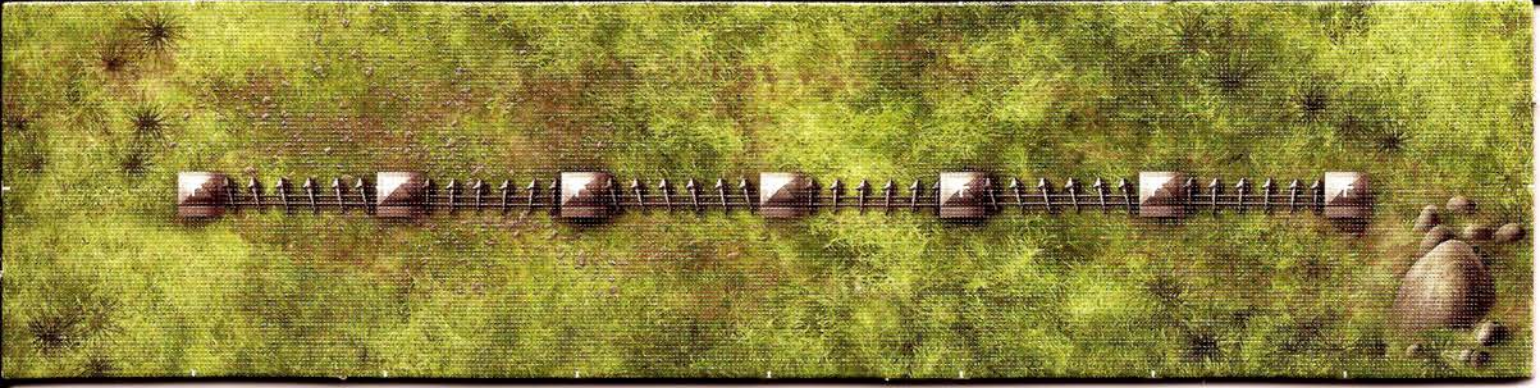

DUNGEONS & DRAGONS

SHADOWGHAST MANOR™

DUNGEON TILES

Create your own haunted houses and crypts.

Your tabletop never looked better! With this pack of customizable terrain tiles, you can add a new dimension to your DUNGEONS & DRAGONS® adventures. Easy to set up and infinitely expandable, this pack allows you to create the adventures you want to play. Pick up additional packs to create larger, more elaborate encounters.

This pack contains six durable, double-sided card stock sheets of illustrated terrain, with die-cut tiles you can use to build haunted manors, undead-infested tombs, and other creepy adventure locations. Use this product and other *Dungeon Tiles* accessories to make great D&D® encounters that enhance your roleplaying game experience.