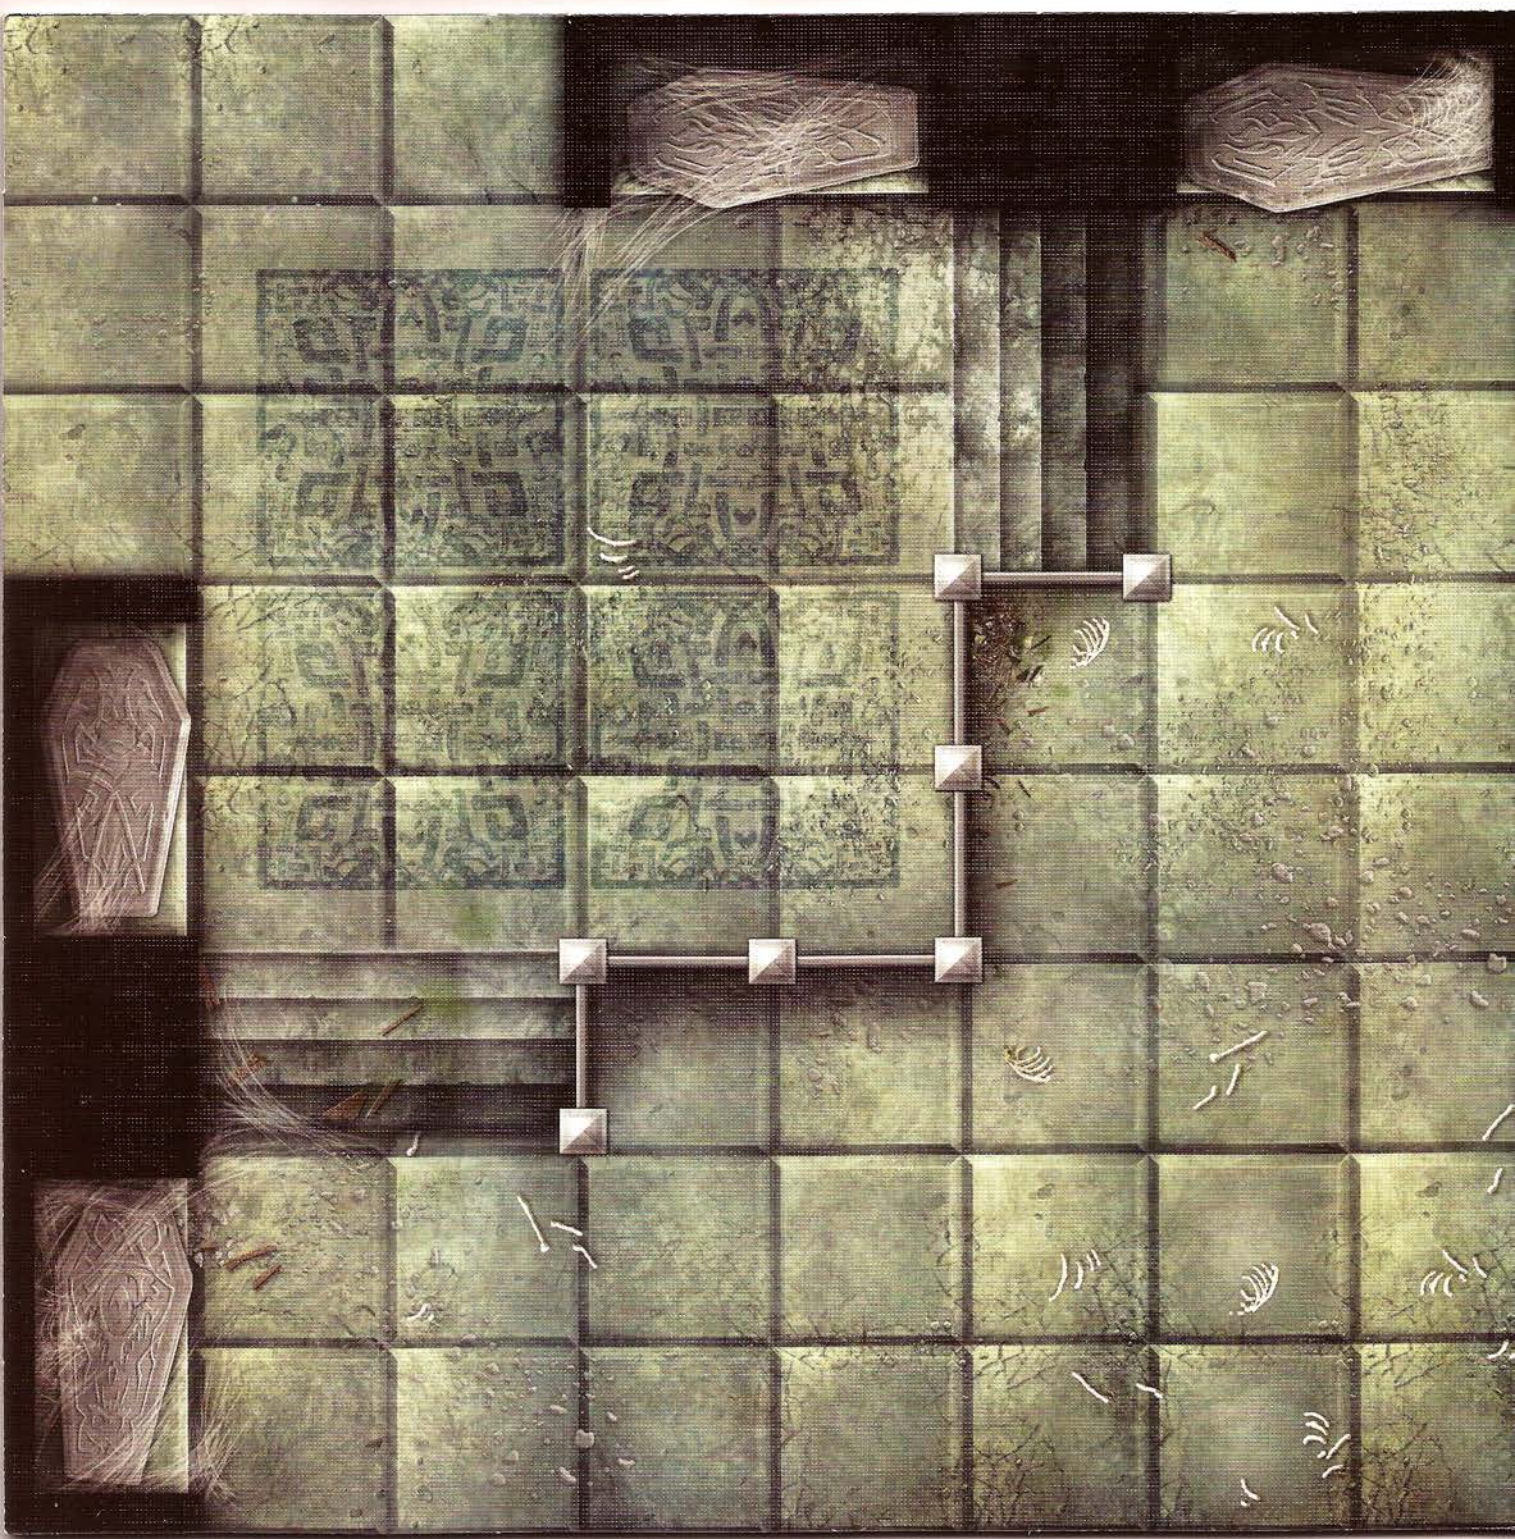

DUNGEONS & DRAGONS

SHADOWGHAST MANOR™

DUNGEON TILES

Create your own haunted houses and crypts.

Your tabletop never looked better! With this pack of customizable terrain tiles, you can add a new dimension to your DUNGEONS & DRAGONS® adventures. Easy to set up and infinitely expandable, this pack allows you to create the adventures you want to play. Pick up additional packs to create larger, more elaborate encounters.

This pack contains six durable, double-sided card stock sheets of illustrated terrain, with die-cut tiles you can use to build haunted manors, undead-infested tombs, and other creepy adventure locations. Use this product and other *Dungeon Tiles* accessories to make great D&D® encounters that enhance your roleplaying game experience.