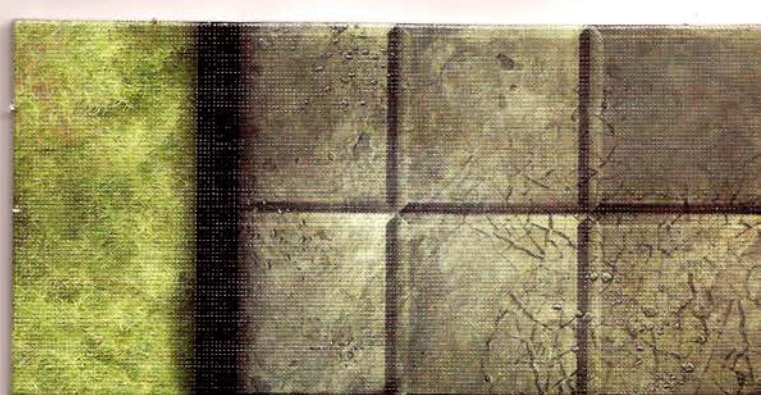

DUNGEONS & DRAGONS

SHADOWGHAST MANOR™

DUNGEON TILES

Create your own haunted houses and crypts.

Your tabletop never looked better! With this pack of customizable terrain tiles, you can add a new dimension to your DUNGEONS & DRAGONS® adventures. Easy to set up and infinitely expandable, this pack allows you to create the adventures you want to play. Pick up additional packs to create larger, more elaborate encounters.

This pack contains six durable, double-sided card stock sheets of illustrated terrain, with die-cut tiles you can use to build haunted manors, undead-infested tombs, and other creepy adventure locations. Use this product and other *Dungeon Tiles* accessories to make great D&D® encounters that enhance your roleplaying game experience.