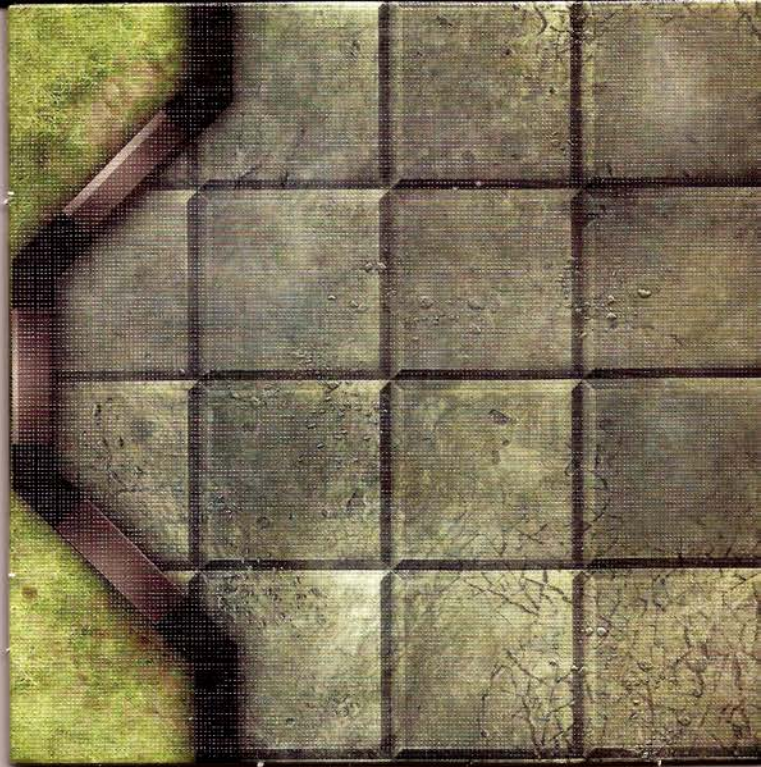

DUNGEONS & DRAGONS

SHADOWGHAST MANOR™

DUNGEON TILES

Create your own haunted houses and crypts.

Your tabletop never looked better! With this pack of customizable terrain tiles, you can add a new dimension to your DUNGEONS & DRAGONS® adventures. Easy to set up and infinitely expandable, this pack allows you to create the adventures you want to play. Pick up additional packs to create larger, more elaborate encounters.

This pack contains six durable, double-sided card stock sheets of illustrated terrain, with die-cut tiles you can use to build haunted manors, undead-infested tombs, and other creepy adventure locations. Use this product and other *Dungeon Tiles* accessories to make great D&D® encounters that enhance your roleplaying game experience.