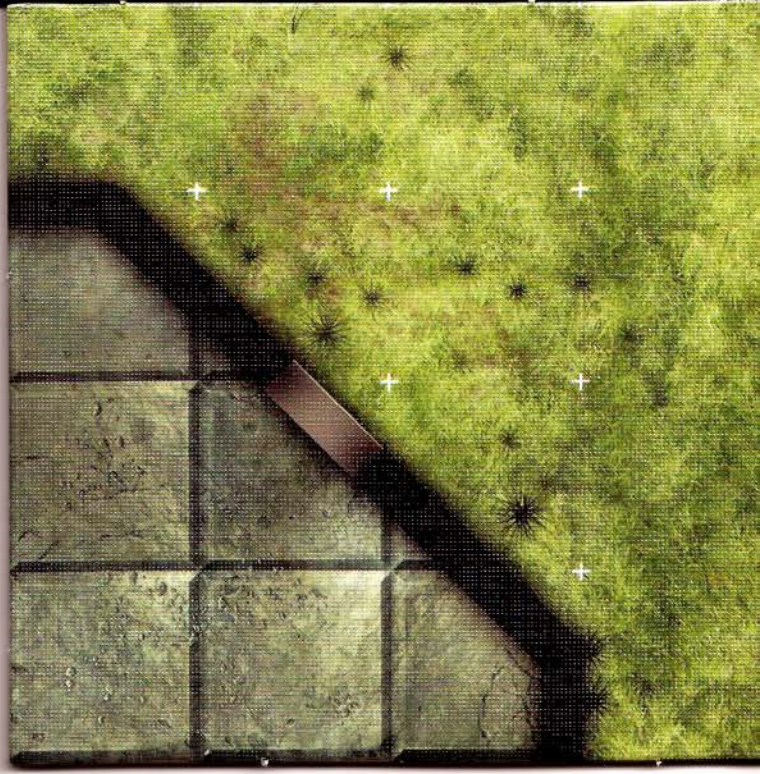

DUNGEONS & DRAGONS

SHADOWGHAST MANOR™

DUNGEON TILES

Create your own haunted houses and crypts.

Your tabletop never looked better! With this pack of customizable terrain tiles, you can add a new dimension to your DUNGEONS & DRAGONS® adventures. Easy to set up and infinitely expandable, this pack allows you to create the adventures you want to play. Pick up additional packs to create larger, more elaborate encounters.

This pack contains six durable, double-sided card stock sheets of illustrated terrain, with die-cut tiles you can use to build haunted manors, undead-infested tombs, and other creepy adventure locations. Use this product and other *Dungeon Tiles* accessories to make great D&D® encounters that enhance your roleplaying game experience.