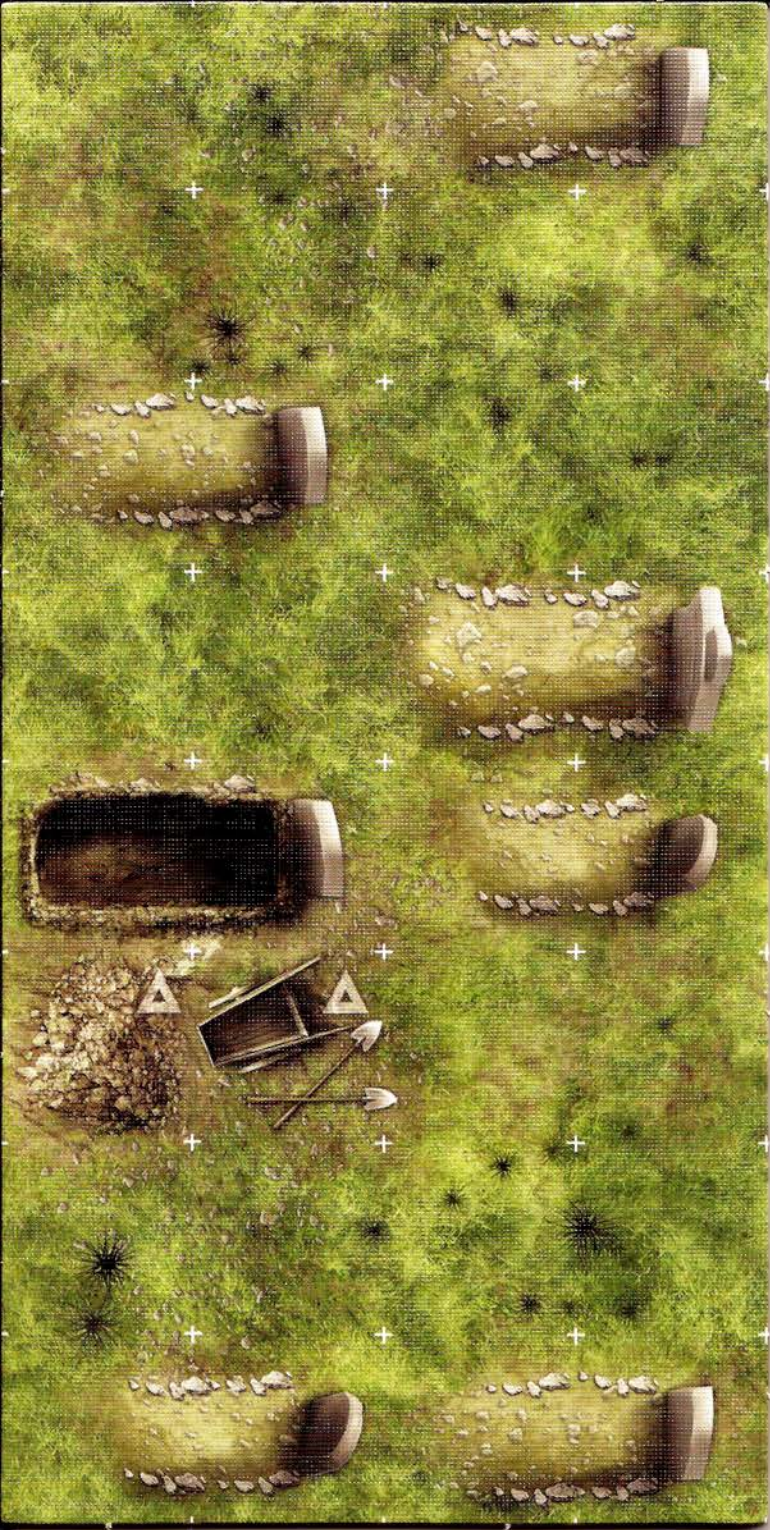

DUNGEONS & DRAGONS

SHADOWGHAST MANOR™

DUNGEON TILES

Create your own haunted houses and crypts.

Your tabletop never looked better! With this pack of customizable terrain tiles, you can add a new dimension to your DUNGEONS & DRAGONS® adventures. Easy to set up and infinitely expandable, this pack allows you to create the adventures you want to play. Pick up additional packs to create larger, more elaborate encounters.

This pack contains six durable, double-sided card stock sheets of illustrated terrain, with die-cut tiles you can use to build haunted manors, undead-infested tombs, and other creepy adventure locations. Use this product and other *Dungeon Tiles* accessories to make great D&D® encounters that enhance your roleplaying game experience.