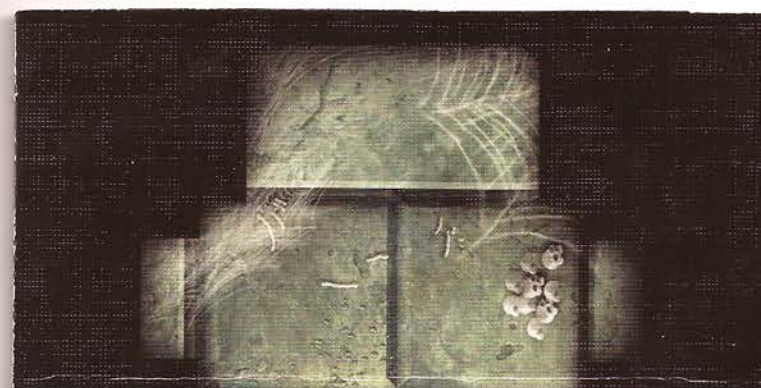

DUNGEONS & DRAGONS

SHADOWGHAST MANOR™

DUNGEON TILES

Create your own haunted houses and crypts.

Your tabletop never looked better! With this pack of customizable terrain tiles, you can add a new dimension to your DUNGEONS & DRAGONS® adventures. Easy to set up and infinitely expandable, this pack allows you to create the adventures you want to play. Pick up additional packs to create larger, more elaborate encounters.

This pack contains six durable, double-sided card stock sheets of illustrated terrain, with die-cut tiles you can use to build haunted manors, undead-infested tombs, and other creepy adventure locations. Use this product and other *Dungeon Tiles* accessories to make great D&D® encounters that enhance your roleplaying game experience.