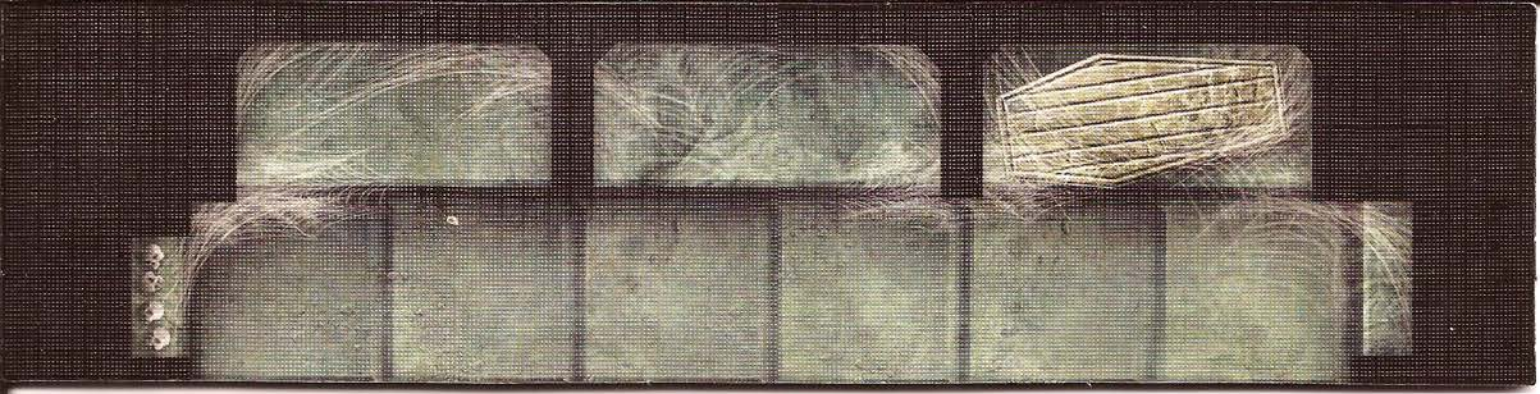

DUNGEONS & DRAGONS

SHADOWGHAST MANOR™

DUNGEON TILES

Create your own haunted houses and crypts.

Your tabletop never looked better! With this pack of customizable terrain tiles, you can add a new dimension to your DUNGEONS & DRAGONS® adventures. Easy to set up and infinitely expandable, this pack allows you to create the adventures you want to play. Pick up additional packs to create larger, more elaborate encounters.

This pack contains six durable, double-sided card stock sheets of illustrated terrain, with die-cut tiles you can use to build haunted manors, undead-infested tombs, and other creepy adventure locations. Use this product and other *Dungeon Tiles* accessories to make great D&D® encounters that enhance your roleplaying game experience.