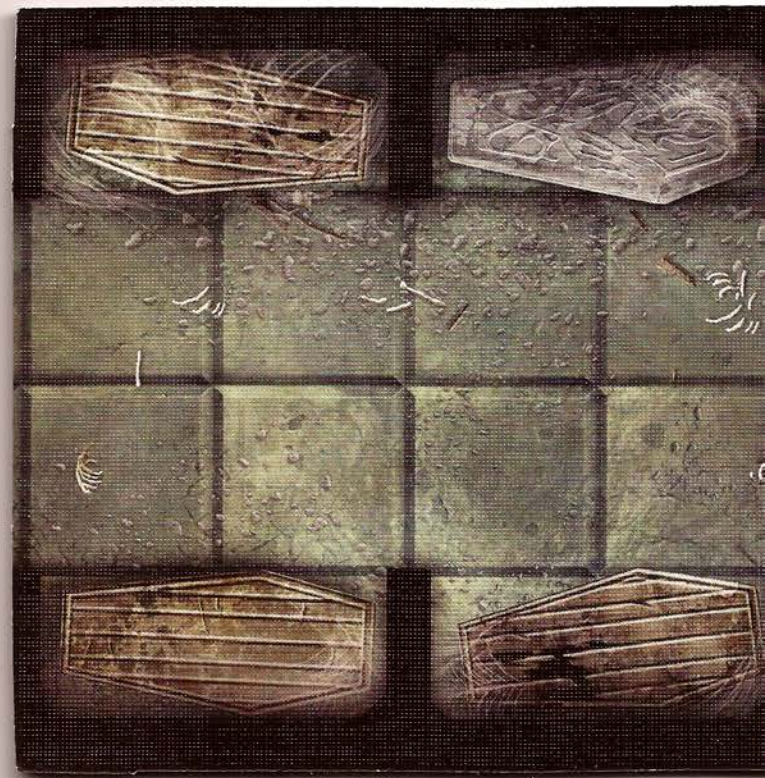

DUNGEONS & DRAGONS

SHADOWGHAST MANOR™

DUNGEON TILES

Create your own haunted houses and crypts.

Your tabletop never looked better! With this pack of customizable terrain tiles, you can add a new dimension to your DUNGEONS & DRAGONS® adventures. Easy to set up and infinitely expandable, this pack allows you to create the adventures you want to play. Pick up additional packs to create larger, more elaborate encounters.

This pack contains six durable, double-sided card stock sheets of illustrated terrain, with die-cut tiles you can use to build haunted manors, undead-infested tombs, and other creepy adventure locations. Use this product and other *Dungeon Tiles* accessories to make great D&D® encounters that enhance your roleplaying game experience.