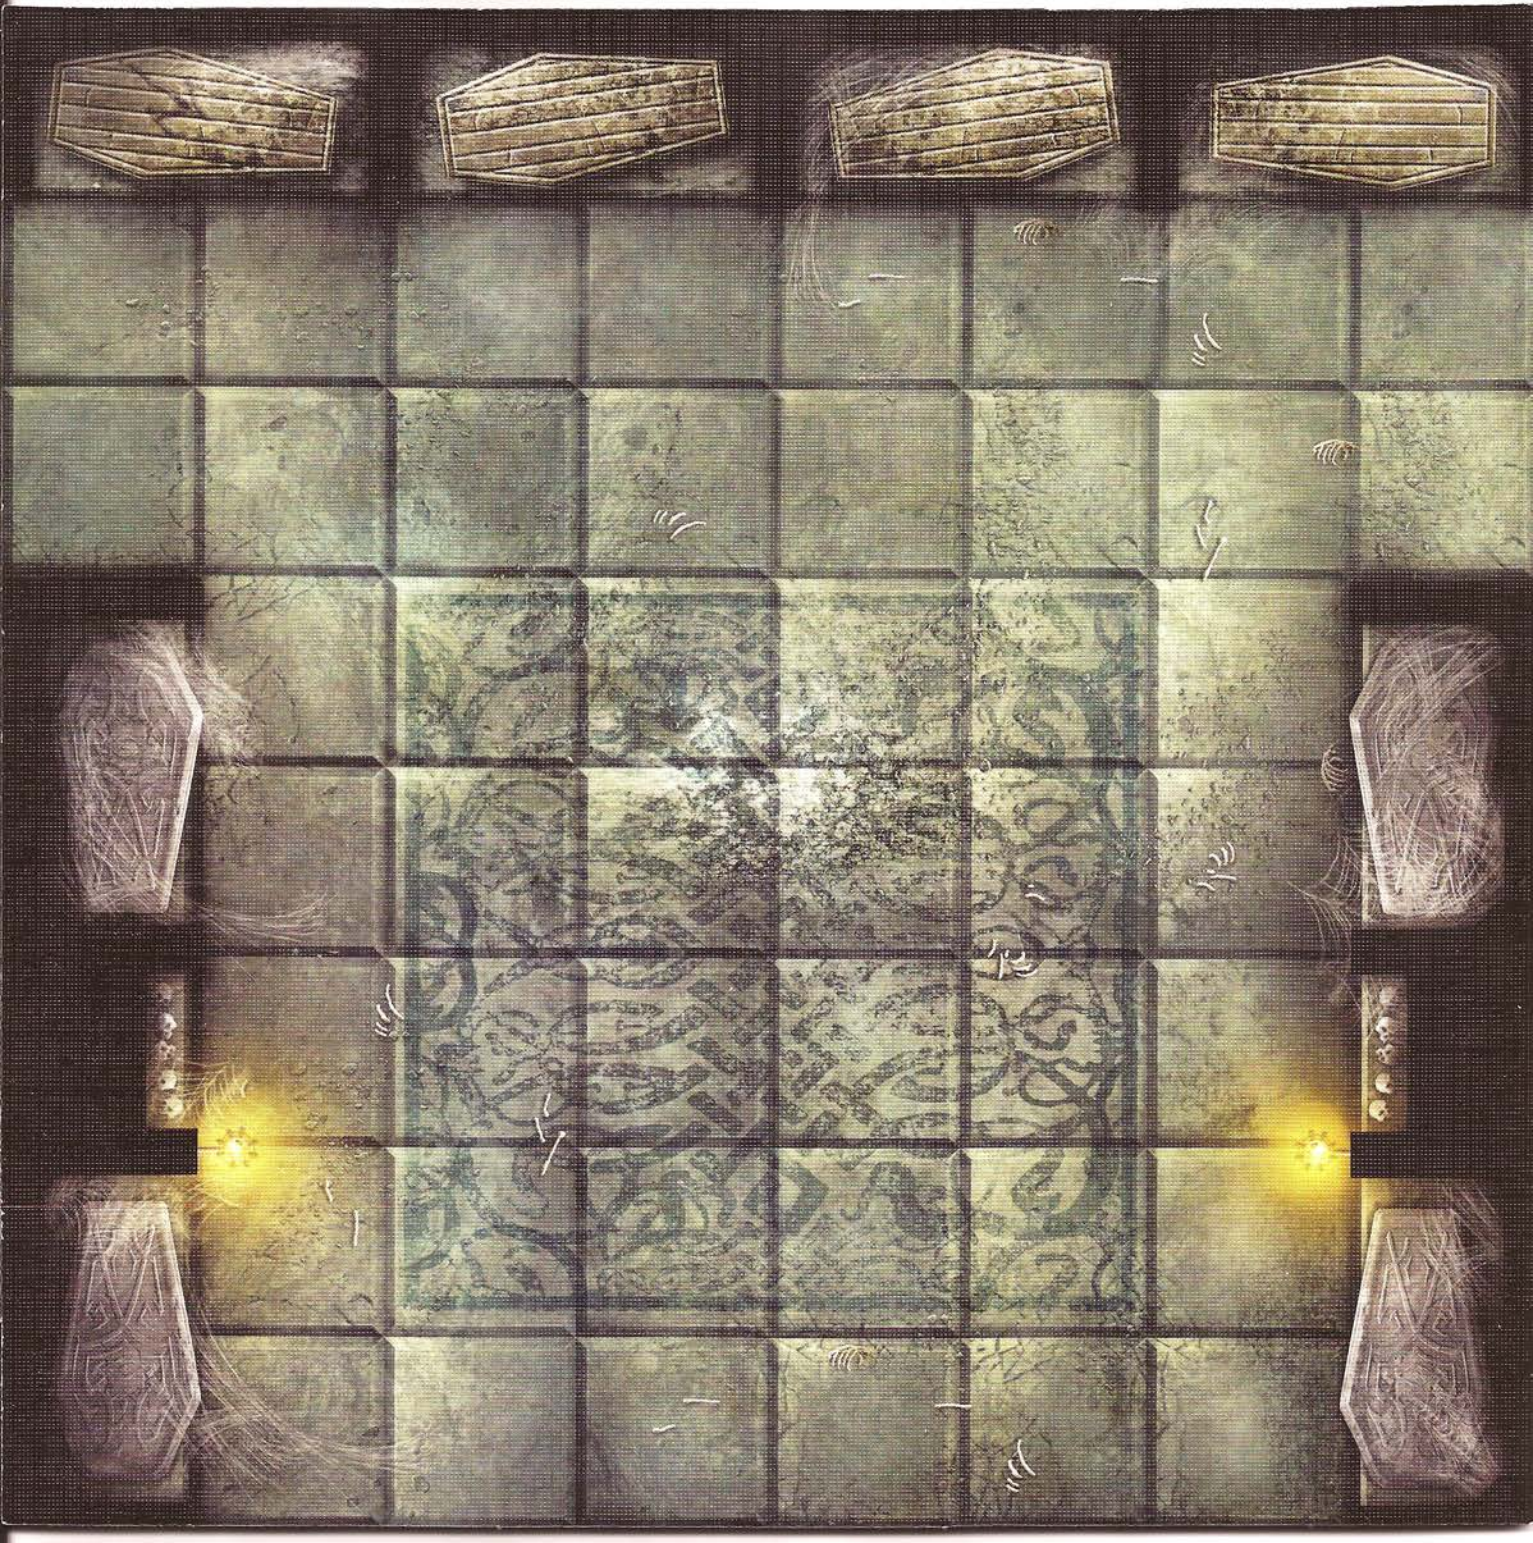

DUNGEONS & DRAGONS

SHADOWGHAST MANOR™

DUNGEON TILES

Create your own haunted houses and crypts.

Your tabletop never looked better! With this pack of customizable terrain tiles, you can add a new dimension to your DUNGEONS & DRAGONS® adventures. Easy to set up and infinitely expandable, this pack allows you to create the adventures you want to play. Pick up additional packs to create larger, more elaborate encounters.

This pack contains six durable, double-sided card stock sheets of illustrated terrain, with die-cut tiles you can use to build haunted manors, undead-infested tombs, and other creepy adventure locations. Use this product and other *Dungeon Tiles* accessories to make great D&D® encounters that enhance your roleplaying game experience.