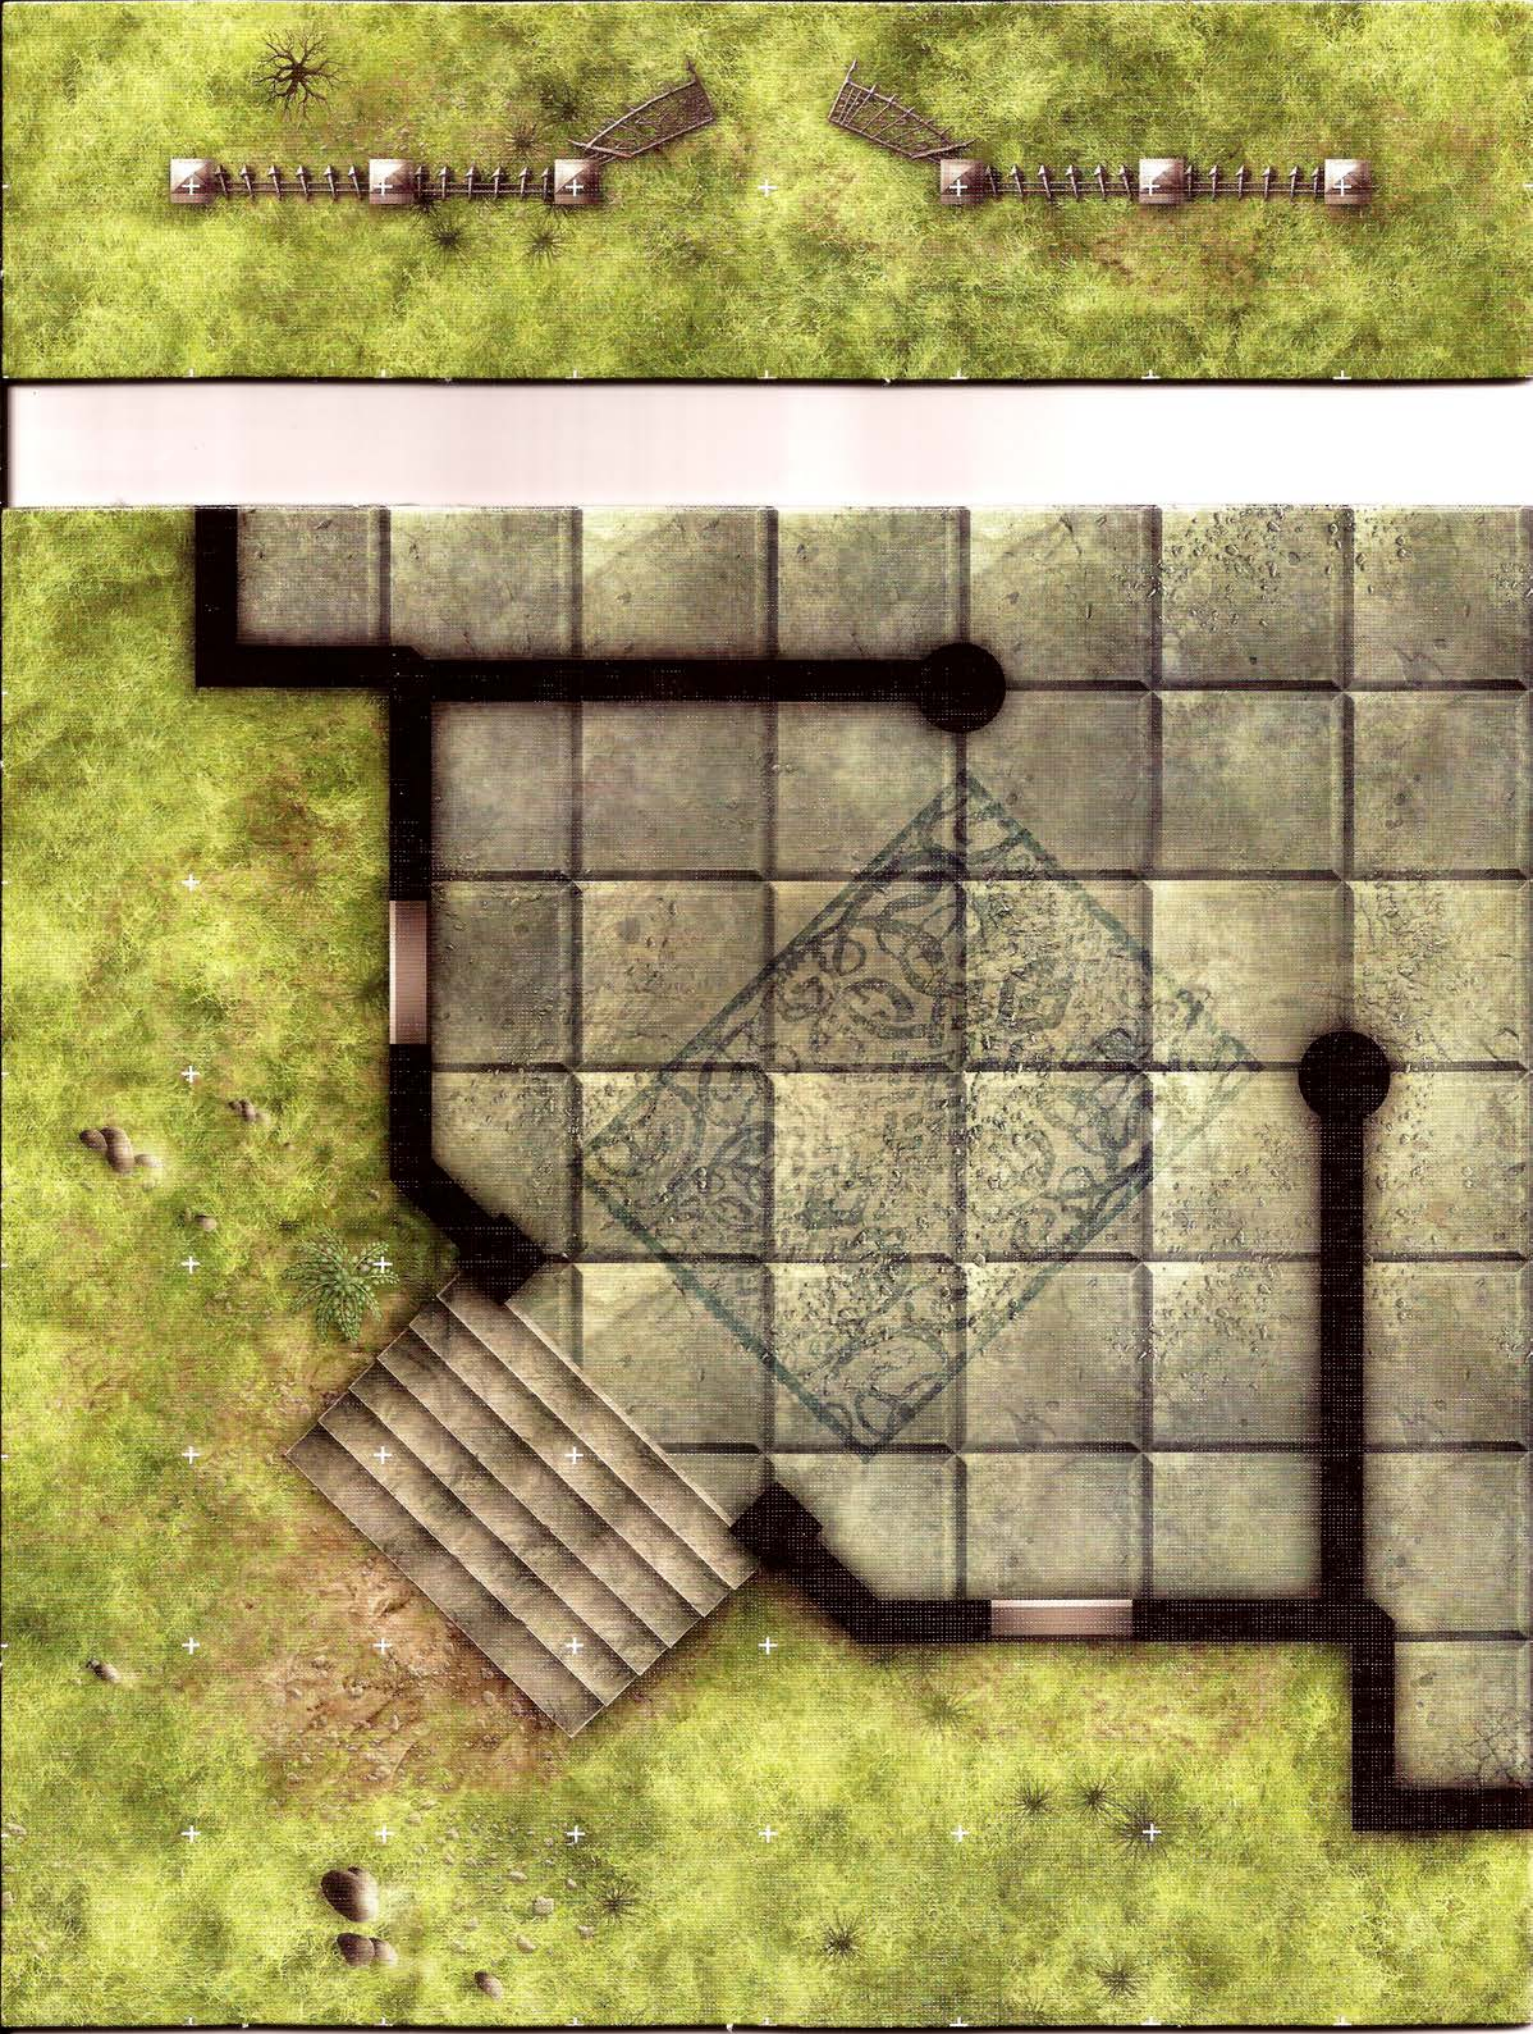

DUNGEONS & DRAGONS

SHADOWGHAST MANOR™

DUNGEON TILES

Create your own haunted houses and crypts.

Your tabletop never looked better! With this pack of customizable terrain tiles, you can add a new dimension to your DUNGEONS & DRAGONS® adventures. Easy to set up and infinitely expandable, this pack allows you to create the adventures you want to play. Pick up additional packs to create larger, more elaborate encounters.

This pack contains six durable, double-sided card stock sheets of illustrated terrain, with die-cut tiles you can use to build haunted manors, undead-infested tombs, and other creepy adventure locations. Use this product and other *Dungeon Tiles* accessories to make great D&D® encounters that enhance your roleplaying game experience.