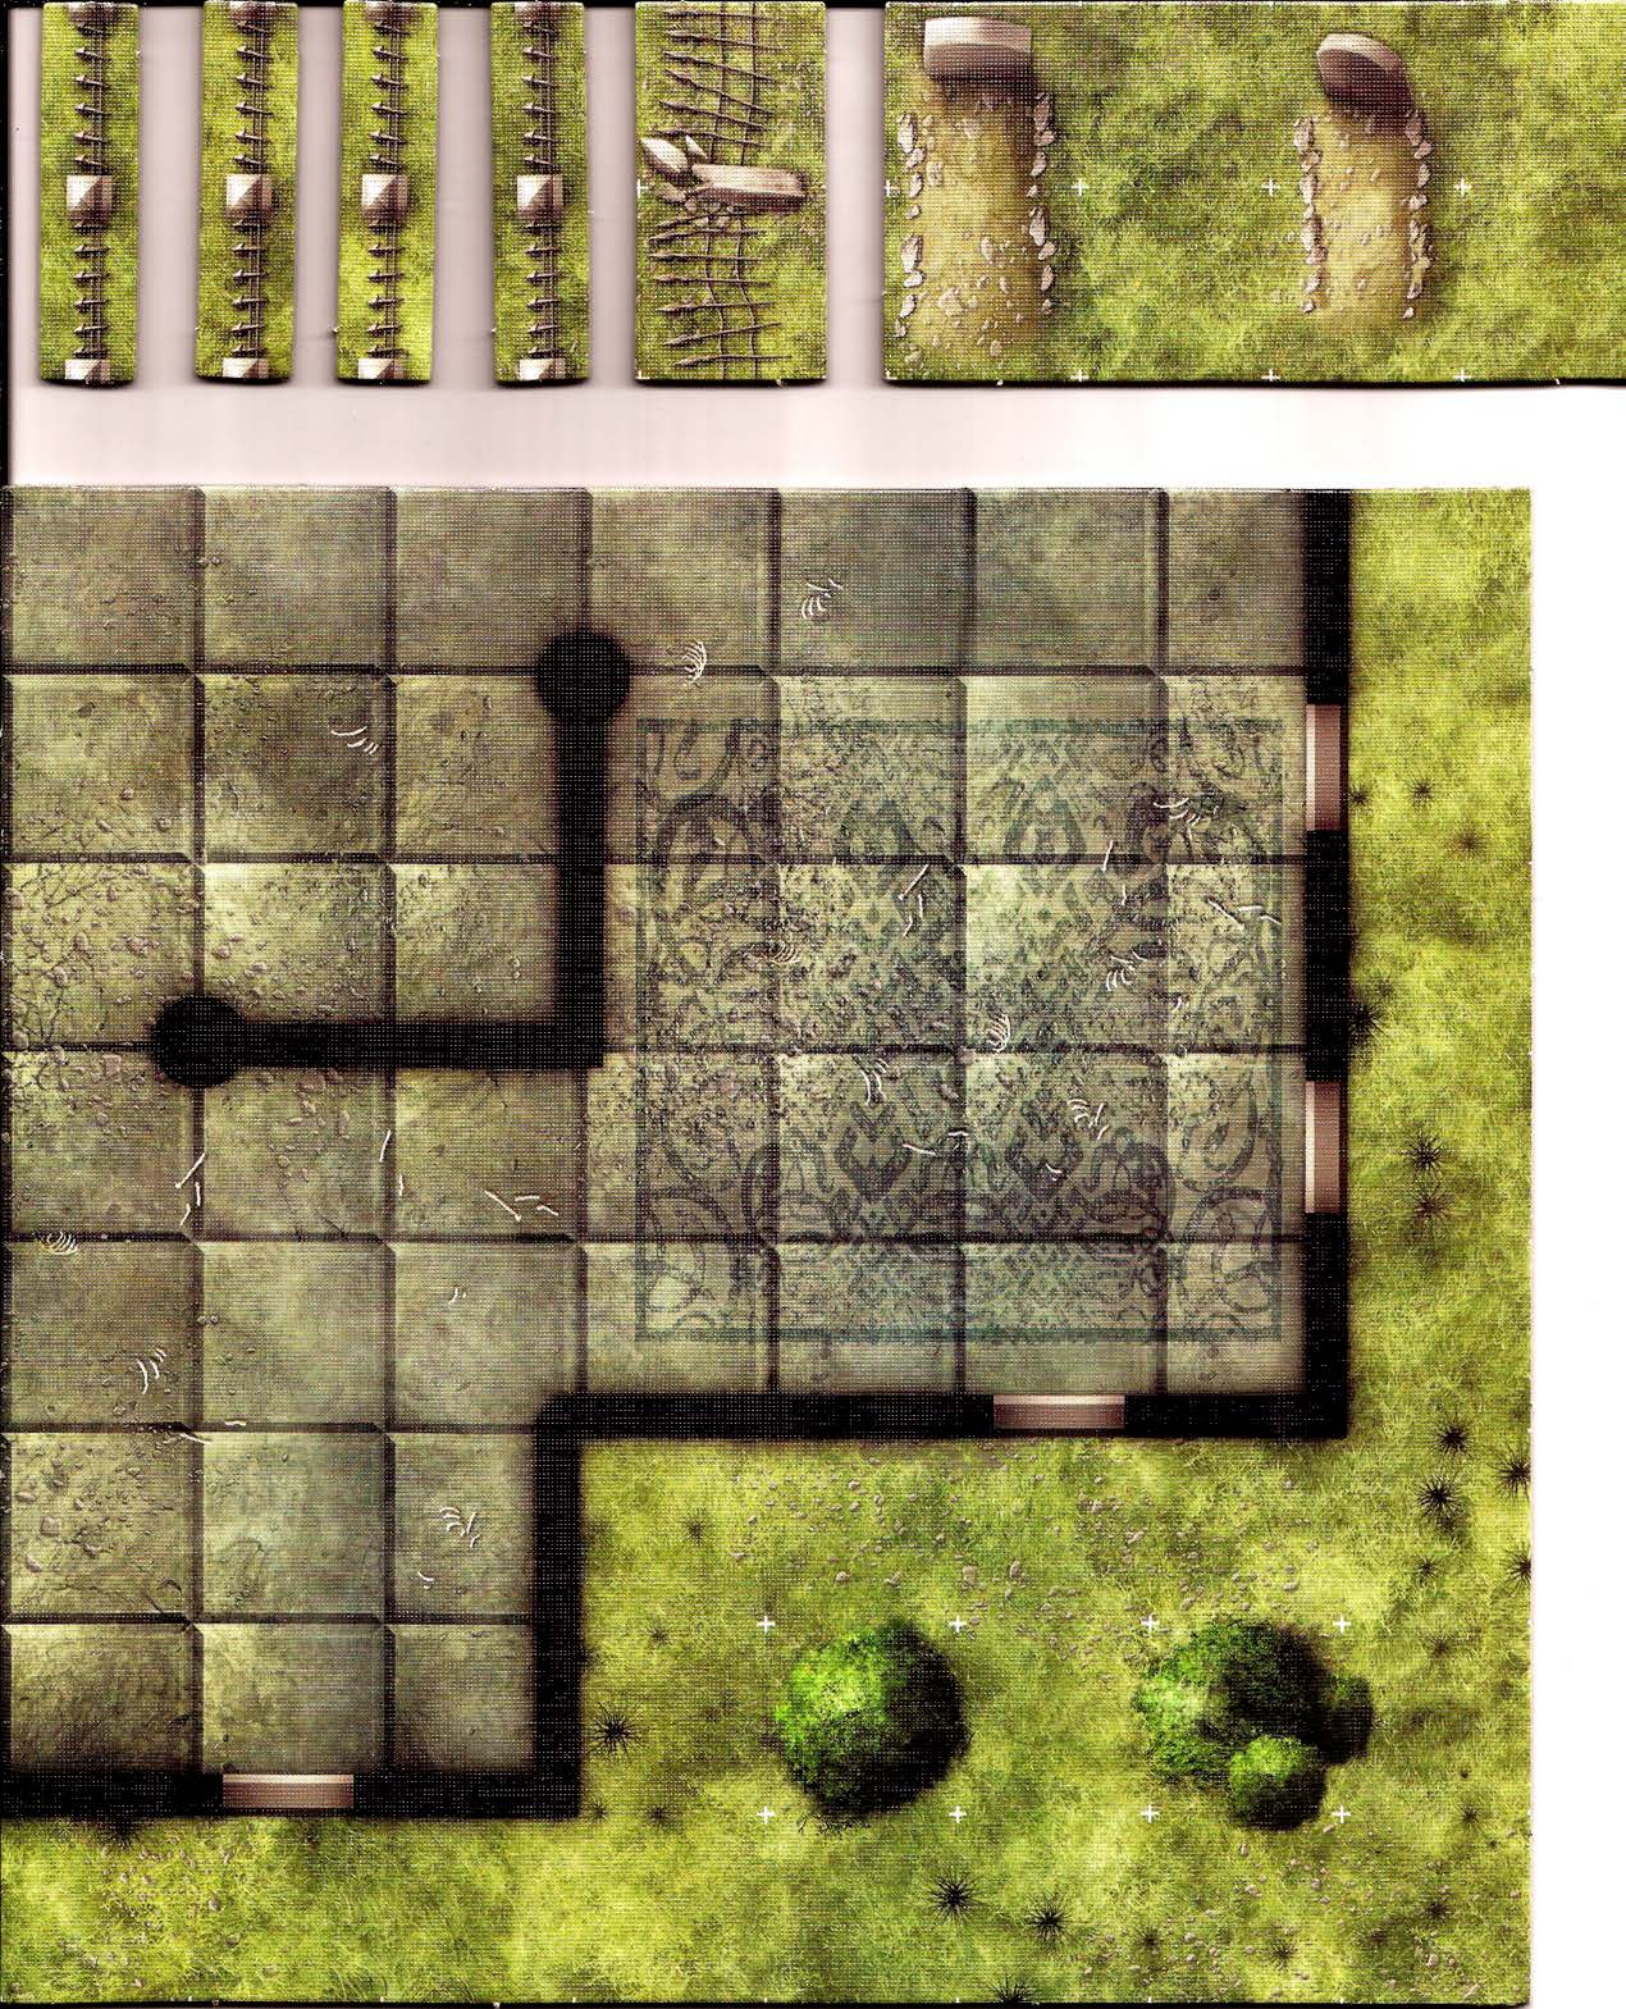

DUNGEONS & DRAGONS

SHADOWGHAST MANOR™

DUNGEON TILES

Create your own haunted houses and crypts.

Your tabletop never looked better! With this pack of customizable terrain tiles, you can add a new dimension to your DUNGEONS & DRAGONS® adventures. Easy to set up and infinitely expandable, this pack allows you to create the adventures you want to play. Pick up additional packs to create larger, more elaborate encounters.

This pack contains six durable, double-sided card stock sheets of illustrated terrain, with die-cut tiles you can use to build haunted manors, undead-infested tombs, and other creepy adventure locations. Use this product and other *Dungeon Tiles* accessories to make great D&D® encounters that enhance your roleplaying game experience.