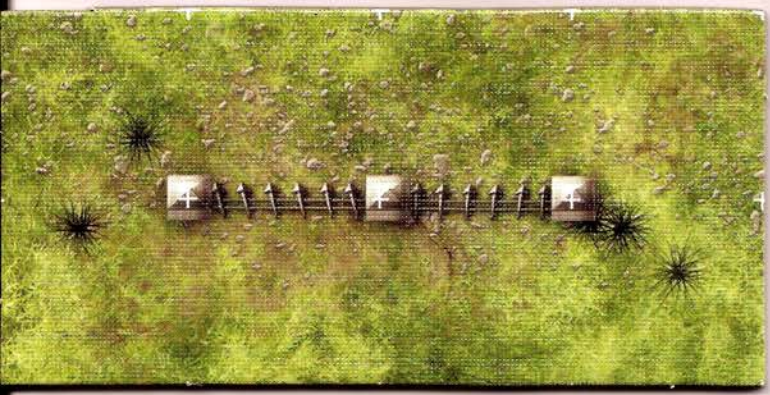

DUNGEONS & DRAGONS

SHADOWGHAST MANOR™

DUNGEON TILES

Create your own haunted houses and crypts.

Your tabletop never looked better! With this pack of customizable terrain tiles, you can add a new dimension to your DUNGEONS & DRAGONS® adventures. Easy to set up and infinitely expandable, this pack allows you to create the adventures you want to play. Pick up additional packs to create larger, more elaborate encounters.

This pack contains six durable, double-sided card stock sheets of illustrated terrain, with die-cut tiles you can use to build haunted manors, undead-infested tombs, and other creepy adventure locations. Use this product and other *Dungeon Tiles* accessories to make great D&D® encounters that enhance your roleplaying game experience.